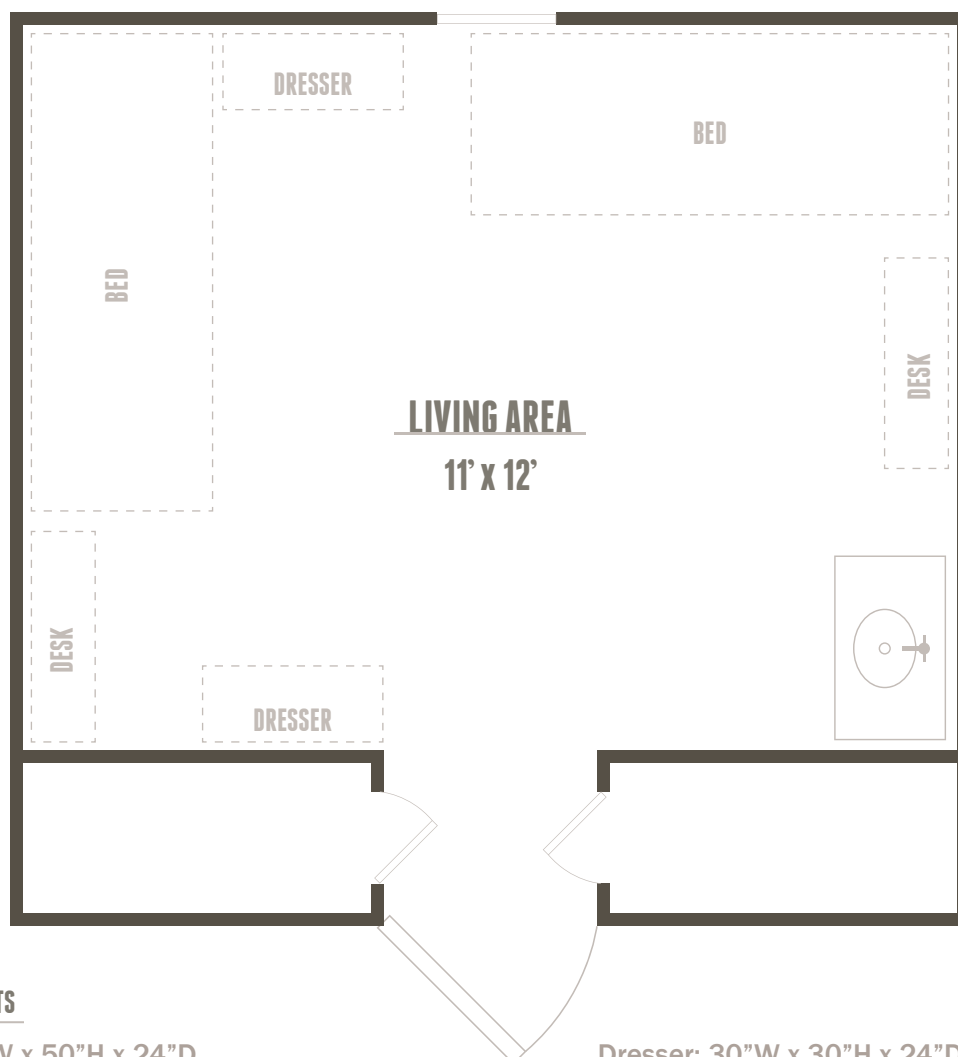

// STUDENT RESIDENCE CHILDS HALL

Childs Hall is for Southern Wesleyan men or women, freshman or upperclassmen, depending on housing needs each year. It has 32 rooms; with the capacity for 64 persons. Each room includes 2 beds (adjustable and stackable), 2 dressers (stackable), 2 desks, 2 closets, a sink, and a cabinet. Each hall has a community bathroom and community computer lounge. The lobby offers a vending machine, couches and chairs, and a TV room. Coin laundry facilities are located in the basement. Childs Hall is located next to the University Dining Commons and Campus Life Center.

MEASUREMENTS

Desk: 42"W x 50"H x 24"D

(Height includes hutch on top of desk)

Mattress Size: Extra Long Twin 80" x 39"

Storage Under Bed: 80"W x 33"H x 38"D

(when bed is at highest setting)

Dresser: 30"W x 30"H x 24"D

Closet: 30" x 48"

Vanity: 36" W x 20.5" D

Window: 42"W x 42"H